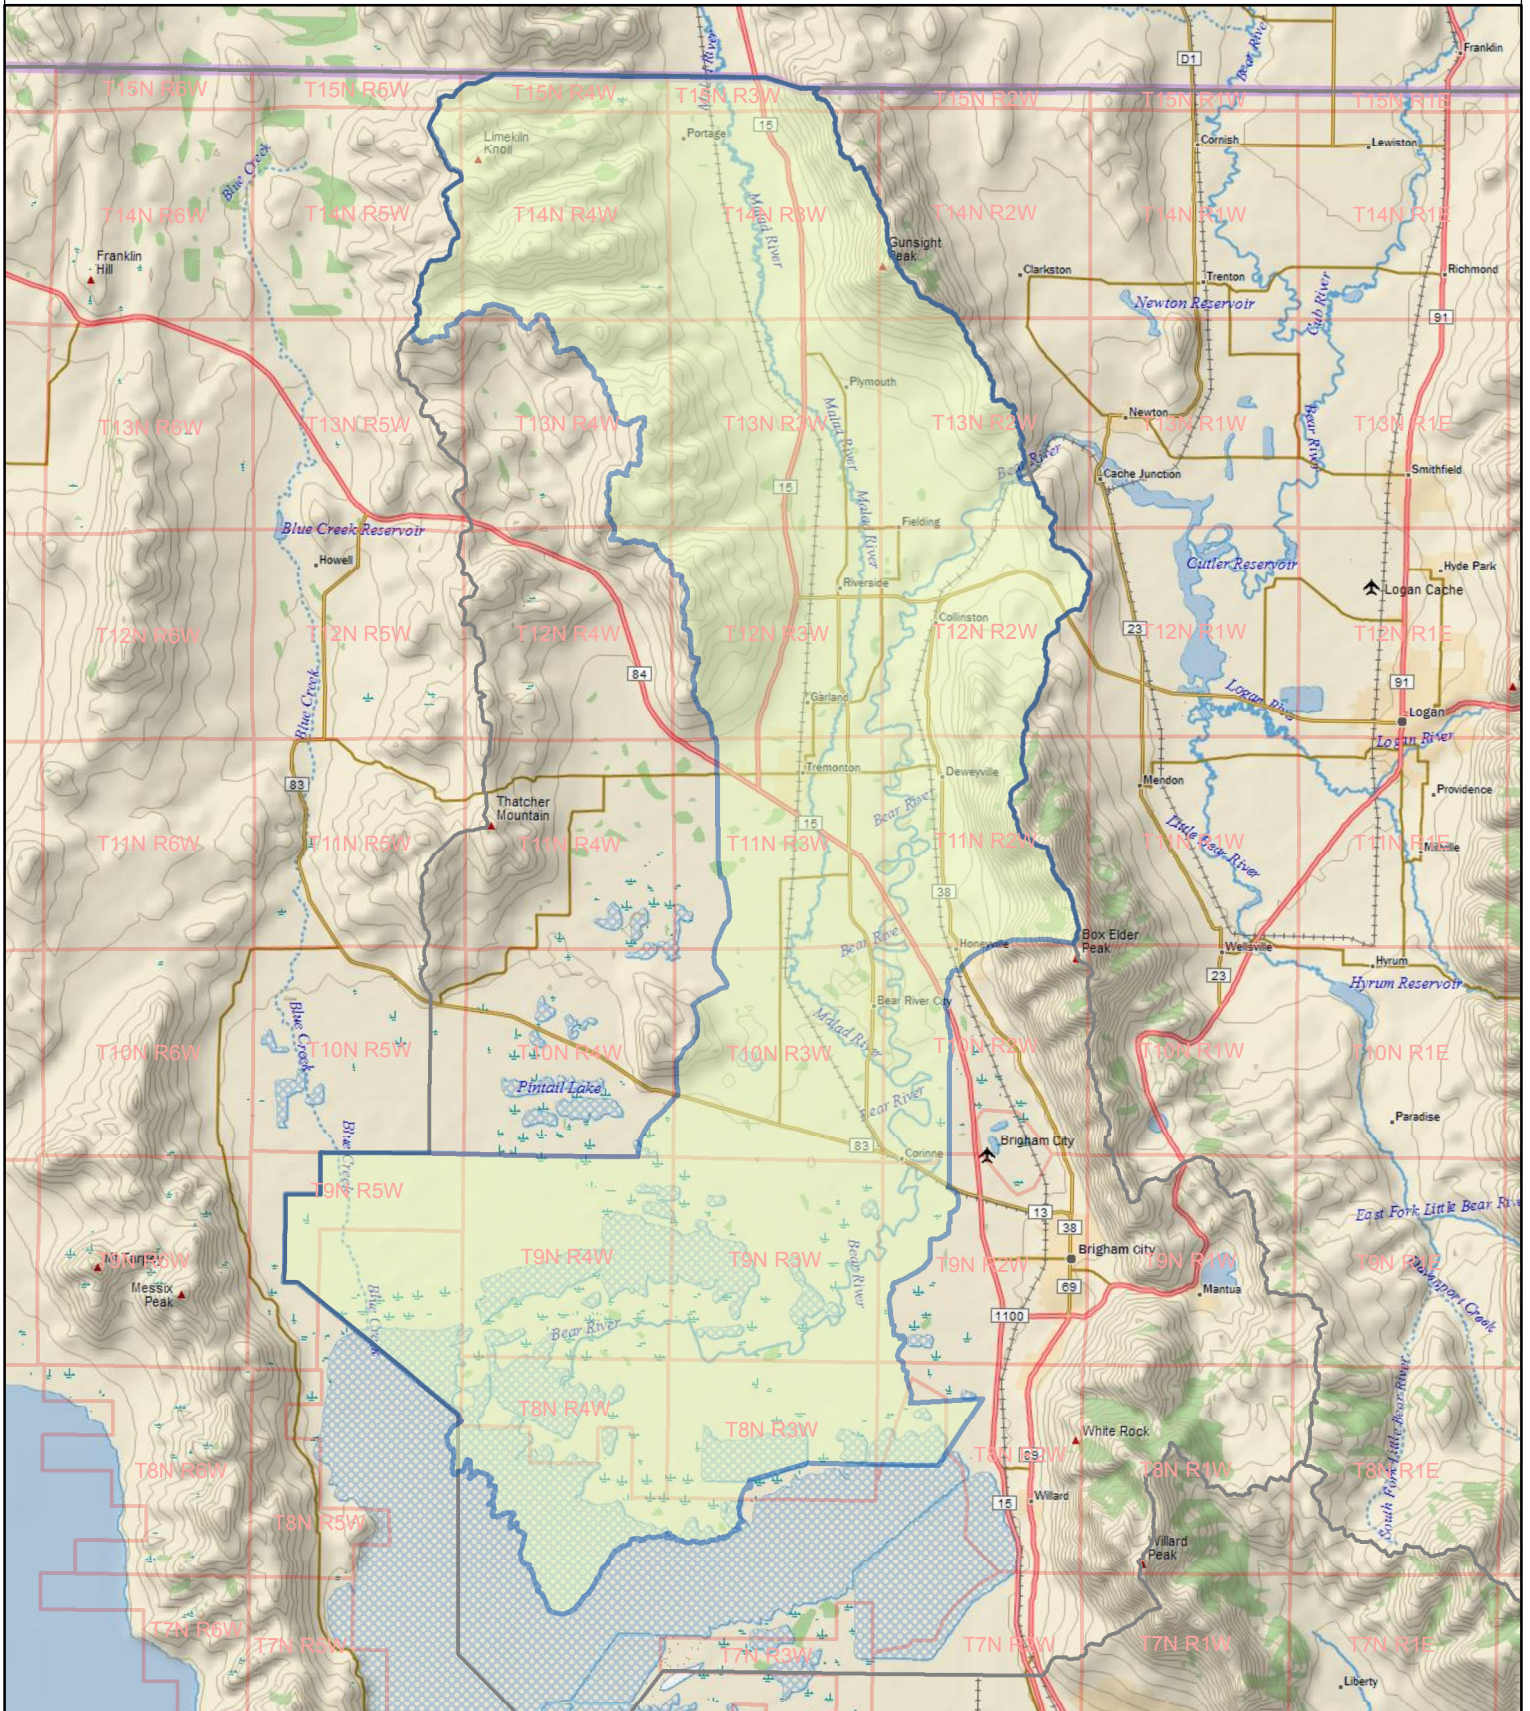

Malad and Bear River Groundwater Policy Area

Run Date:
04-18-2012

Legend

- Bear/Malad Policy Area
- wraears
- townrang